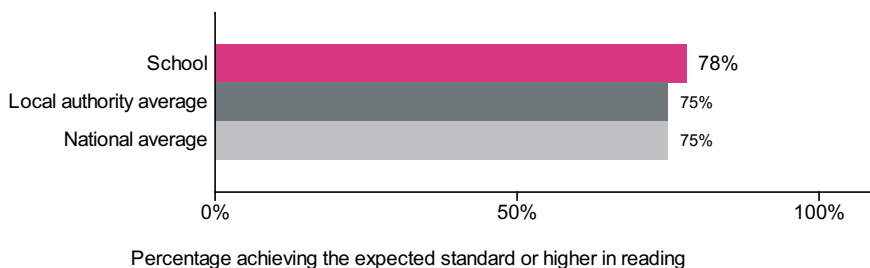

Mill Hill Primary School (URN: 108784)

Key stage 1

This is provisional data for 2018/19.

Percentage achieving the expected standard or higher in reading

Number of pupils = 60

Percentage achieving greater depth in reading

Number of pupils = 60

Percentage achieving the expected standard or higher in writing

Number of pupils = 60

Percentage achieving greater depth in writing

Number of pupils = 60

Percentage achieving the expected standard or higher in maths