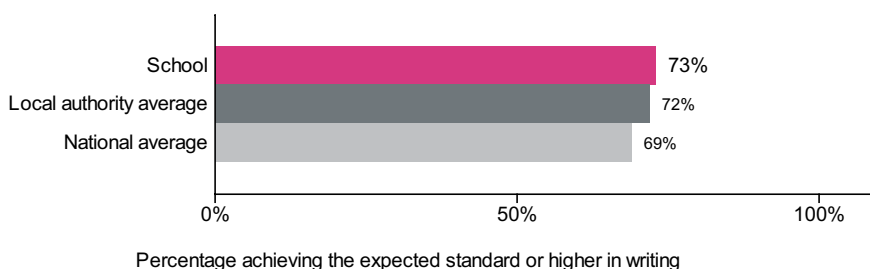

Mill Hill Primary School (URN: 108784)

Key stage 1

This is provisional data for 2018/19.

Percentage achieving the expected standard or higher in reading

Number of pupils = 60

Percentage achieving greater depth in reading

Number of pupils = 60

Percentage achieving the expected standard or higher in writing

Number of pupils = 60

Percentage achieving greater depth in writing

Number of pupils = 60

Percentage achieving the expected standard or higher in maths