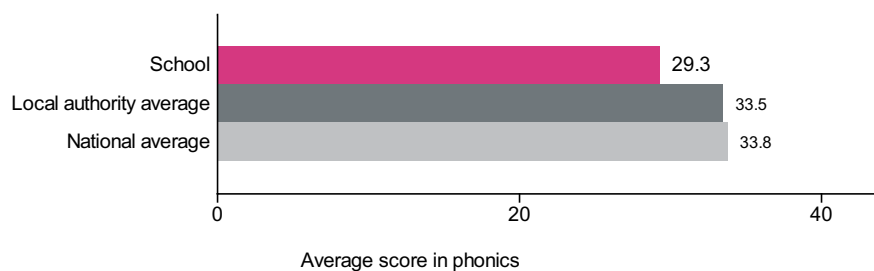

Phonics average score

Number of pupils = 55