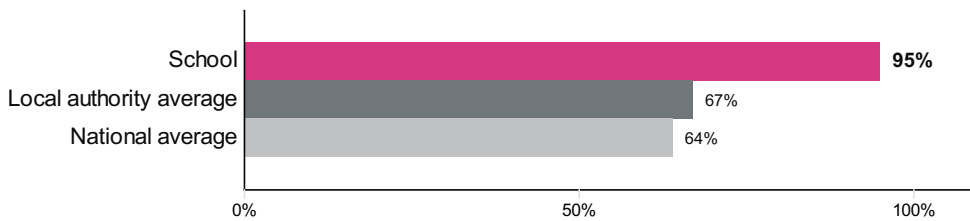

This is the ASP default view

Biddick Hall Junior School (URN: 108678)

Key stage 2

This is provisional data for 2017/18. Any amendments made to this school's data will be reflected when we re-publish the data in a few months. National and local authority benchmarks may also change. Until these changes take effect, you may see differences between data on ASP and Compare school and college performance.

Progress in reading, writing and maths

Reading

Number of pupils = 56

Pupils with adjusted scores = 0

Well above average 3.44

Confidence interval
1.8 to 5.0

Writing

Number of pupils = 56

Pupils with adjusted scores = 0

Well above average 4.32

Confidence interval
2.8 to 5.8

Maths

Number of pupils = 56

Pupils with adjusted scores = 0

Well above average 3.61

Confidence interval
2.2 to 5.0

Reading, writing and maths combined

Percentage of pupils achieving the expected standard or higher

Number of pupils = 56

Percentage achieving the expected standard or higher