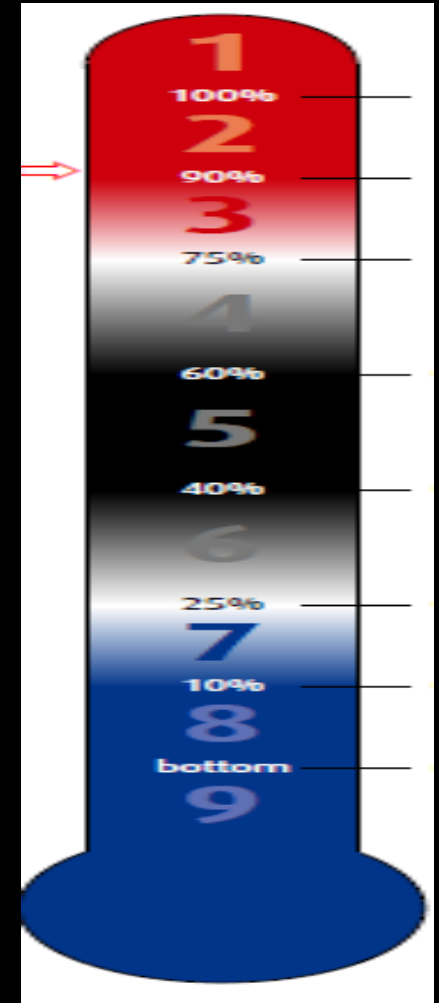

Alps Basics: 2890 Schools, 272000 students

RED	BLACK	BLUE
Top 25%	Middle 50%	Bottom 25%
1 - 3	4 - 6	7- 9

Year 13 EGS Sixth Form 2017

Teaching and Learning Grade 2 BTEC, Grade 3 A level

Overall score for A levels and BTEC Grade 3

Overall Quality Grade 4 (0.1 from Grade 3)