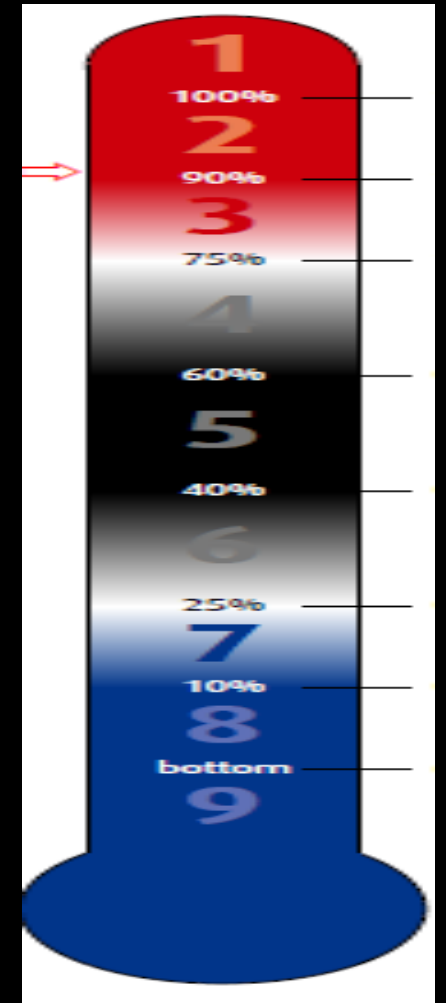

Overall Quality Grade 4 (0.1 from Grade 3)

ALPS Year 13

WELL DONE! Worth a read!

- T score Grade 3: Red Hot
- T&L Grade 3: Red Hot
- Overall quality Grade 4

• Red Hot Departments!

- Biology
- Chemistry
- Geography
- History
- Politics
- PE
- Finance

Year 12 Headlines – final AS results

- Unclear picture as not all subjects took AS (predictions based on all for transition, unclear picture across the country as a result)
- For those with AS, lower points score at GCSE (44.7)
- A-B: 26%
- A-E: 87%
- In summary this means (AS only):
- Average grade predicted 30.8(C) Current Final grade 25.5 (D)
- Currently down half on target A-B grades (65 current/122 target)
- C grade picture: 76 current, 190 target
- Progress is King. Students target groups B and C.
- E grades exist from Year 12 – E in year 13 carries same UCAS as AS grade B butALPS

ALPS Year 12

- T score Grade 3: Red Hot
- T&L Grade 3: Red Hot
- Overall quality Grade 4

- WARNING....not a clear picture, all to do in Year 13.

• Red Hot Departments!

- Art
- Biology
- Economics
- Mathematics
- Politics
- PE
- Music