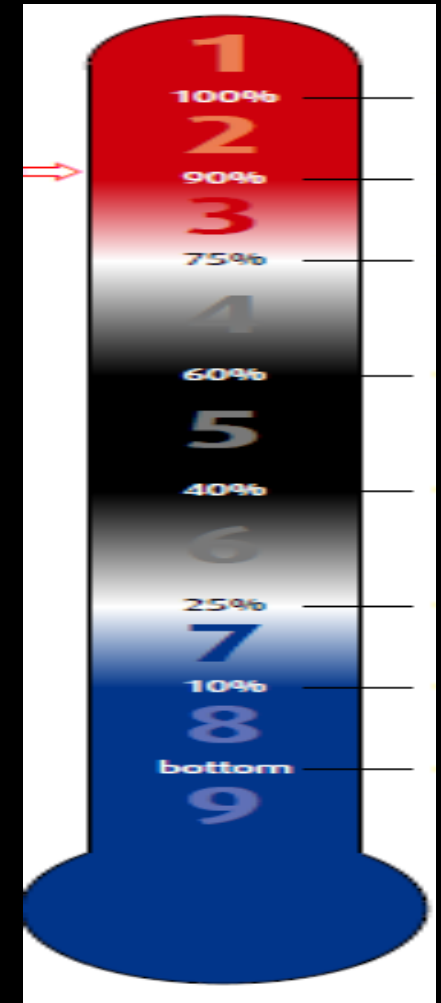

Predictions v Final

- A level per entry: 33.9 Predicted, Final 33.4
- 130 A- B target, 108 achieved
- 119 C target, 64 achieved
- More D, E and U than predicted.
- C grade target group focus (many more in Year 13 Sept 2017)
- Pupil premium gap included in these.

Overall Quality Grade 4 (0.1 from Grade 3)

ALPS Year 13

WELL DONE! Worth a read!

- T score Grade 3: Red Hot
- T&L Grade 3: Red Hot
- Overall quality Grade 4

• Red Hot Departments!

- Biology
- Chemistry
- Geography
- History
- Politics
- PE
- Finance

Year 12 Headlines – final AS results

- Unclear picture as not all subjects took AS (predictions based on all for transition, unclear picture across the country as a result)
- For those with AS, lower points score at GCSE (44.7)
- A-B: 26%
- A-E: 87%
- In summary this means (AS only):
- Average grade predicted 30.8(C) Current Final grade 25.5 (D)
- Currently down half on target A-B grades (65 current/122 target)
- C grade picture: 76 current, 190 target
- Progress is King. Students target groups B and C.
- E grades exist from Year 12 – E in year 13 carries same UCAS as AS grade B butALPS

ALPS Year 12

- T score Grade 3: Red Hot
- T&L Grade 3: Red Hot
- Overall quality Grade 4

- WARNING....not a clear picture, all to do in Year 13.

• Red Hot Departments!

- Art
- Biology
- Economics
- Mathematics
- Politics
- PE
- Music