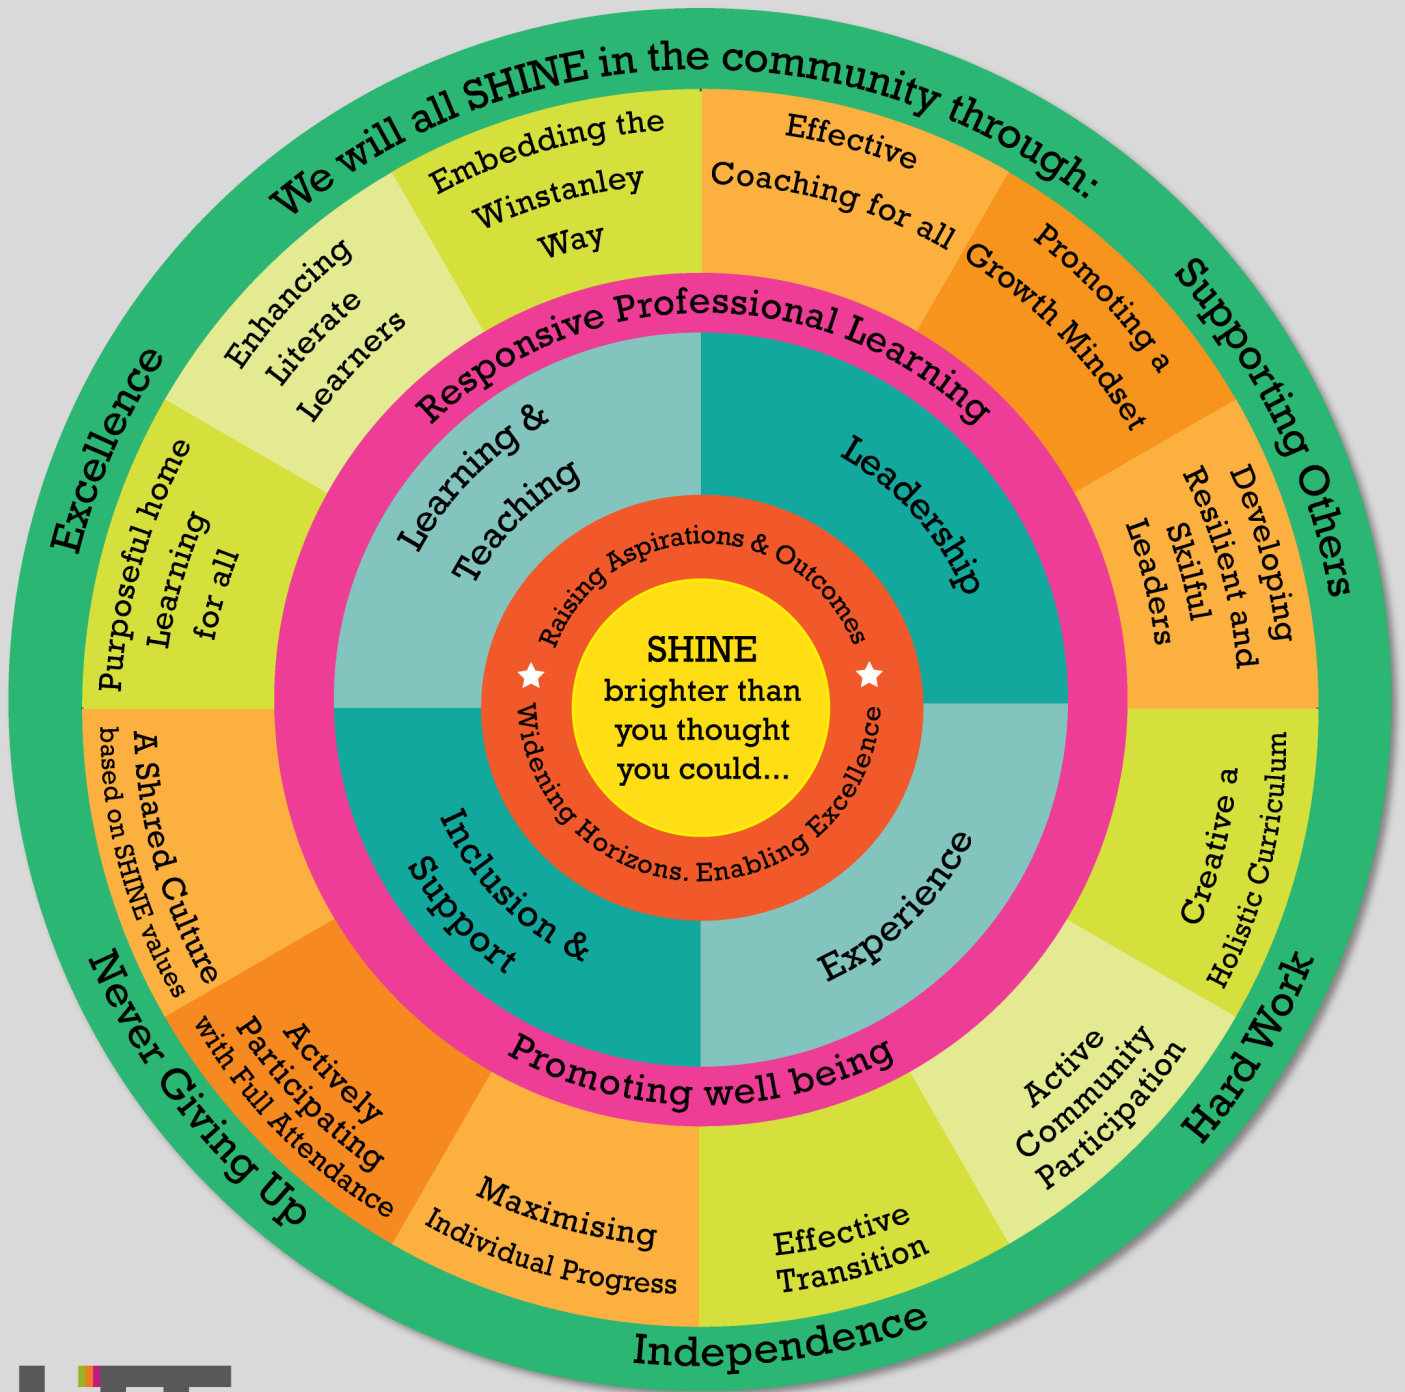

Enabling us all to SHINE | 2019/20

The Winstanley School

Widening Horizons | Enabling Excellence

inspiration innovation integrity