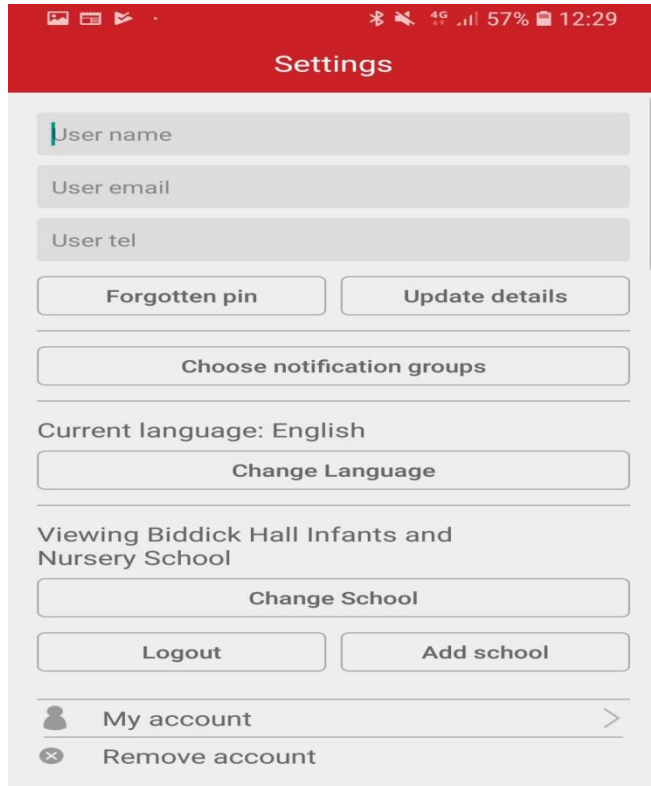

## Home Screen

Key dates – What is coming up/When

Latest News – Upcoming events/What has been happening in school

Click on the dates for further information.

Tabs across the bottom of the screen for News Calendar and Messages

## Menu

Gives you access to key areas of the app and additional information

Absence Notification  
Image Gallery  
Contact Information  
Messages  
Documents

## Settings

The settings option allows you to personalise your app.

Amend your information

Choose notification group

Change Language

Add other schools